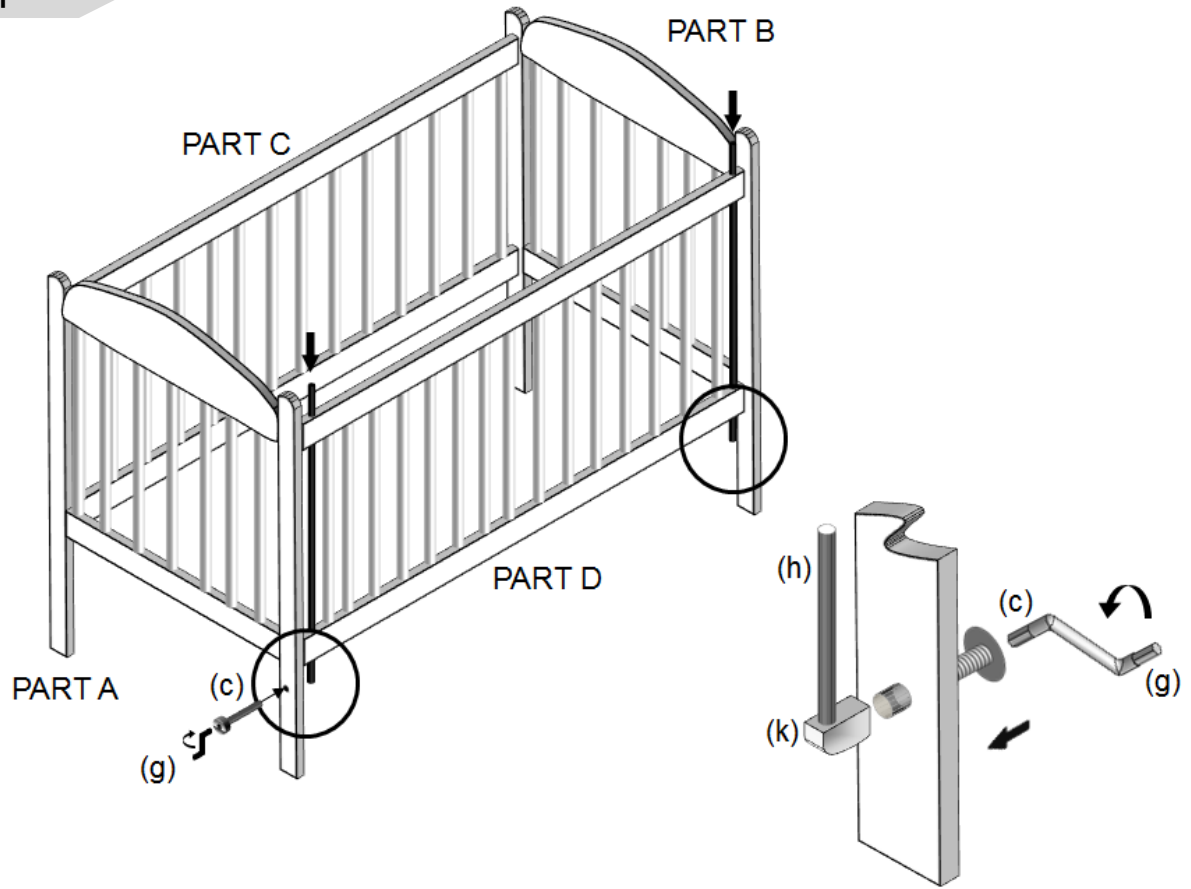

Assembly Instructions

If you have damaged or missing components
email info@gianiuk.co.uk

Step 5