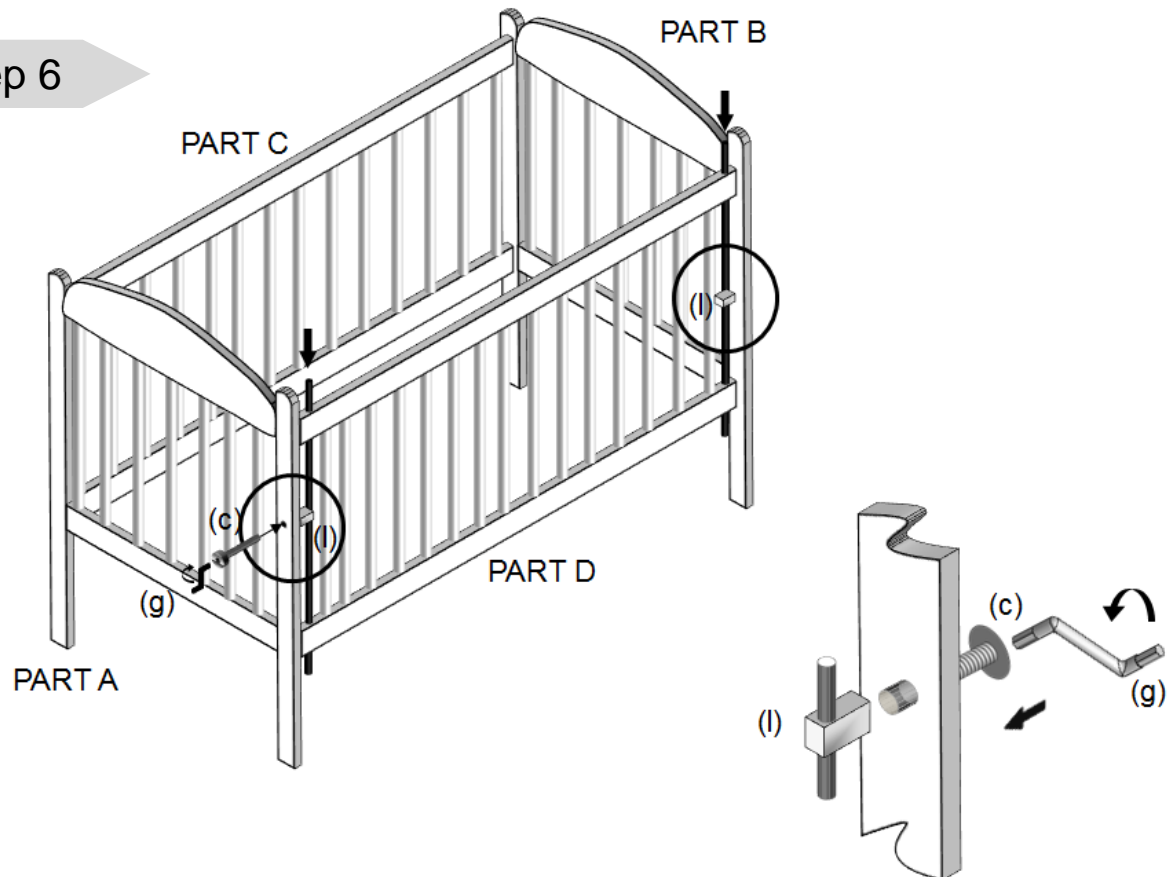

Assembly Instructions

If you have damaged or missing components
email info@gianiuk.co.uk

Step 5

Step 6