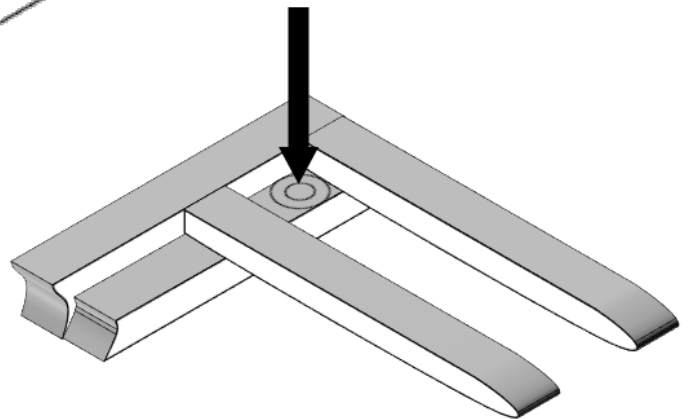

Kuba Cot II (drop side)

Assembly Instructions – Please keep for future reference

KUCO

Dimensions	No. people	Assembly Time	OW #
Length: 124 cm Width: 58 cm Height: 92 cm		45 mins (approx.)	KUCO

thank you

Important – Please read these instructions fully before starting assembly

Step 7

Step 8

Adjustable heights

If height adjustment is required follow steps 7 + 8 in reverse

Drop Side Lock Function