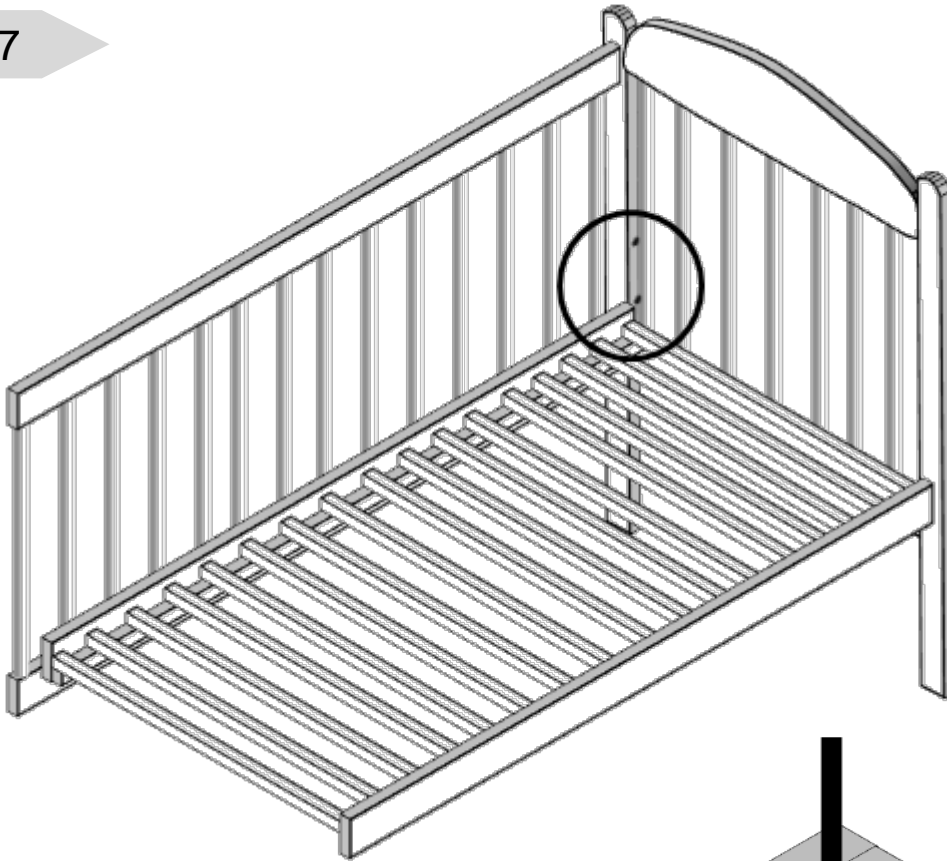

Kuba Cot II (drop side)

Assembly Instructions – Please keep for future reference

KUCO

Dimensions	No. people	Assembly Time	OW #
Length: 124 cm Width: 58 cm Height: 92 cm		45 mins (approx.)	KUCO

thank you

Important – Please read these instructions fully before starting assembly

Step 7

Step 8

Adjustable heights

If height adjustment is required follow steps 7 + 8 in reverse

Drop Side Lock Function