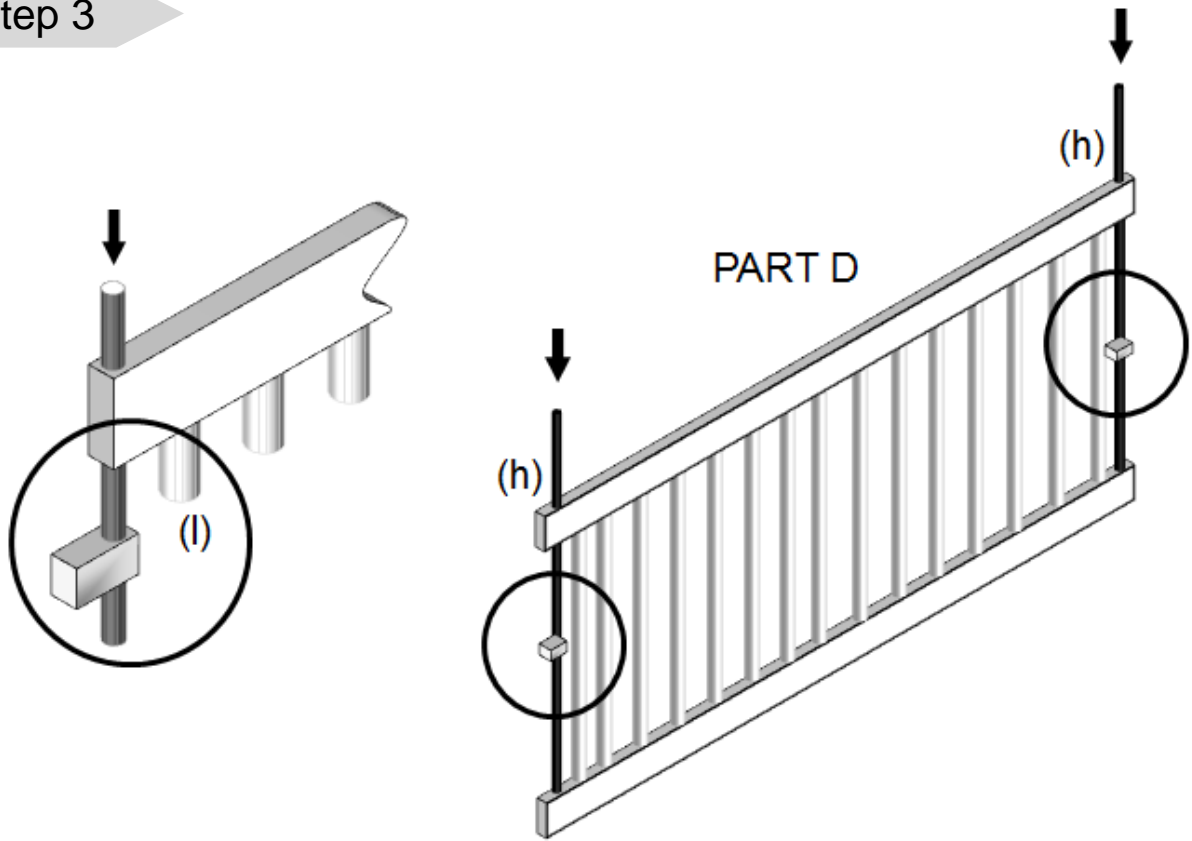

Assembly Instructions

If you have damaged or missing components
email info@gianiuk.co.uk

Step 3