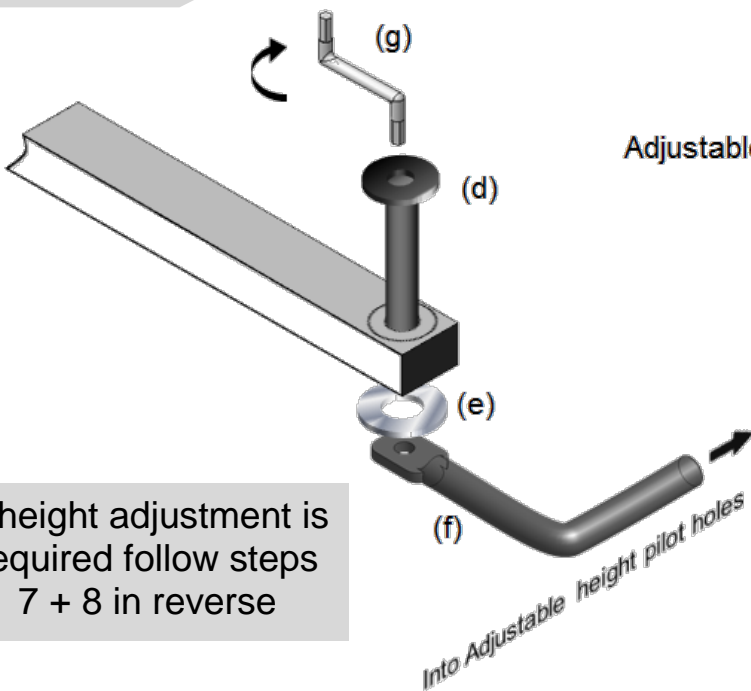

Kuba Cot II (drop side)

Assembly Instructions – Please keep for future reference

KUCO

Dimensions	No. people	Assembly Time	OW #
Length: 124 cm Width: 58 cm Height: 92 cm		45 mins (approx.)	KUCO

thank you

Important – Please read these instructions fully before starting assembly

Step 7

Step 8

Adjustable heights

If height adjustment is required follow steps 7 + 8 in reverse

Drop Side Lock Function