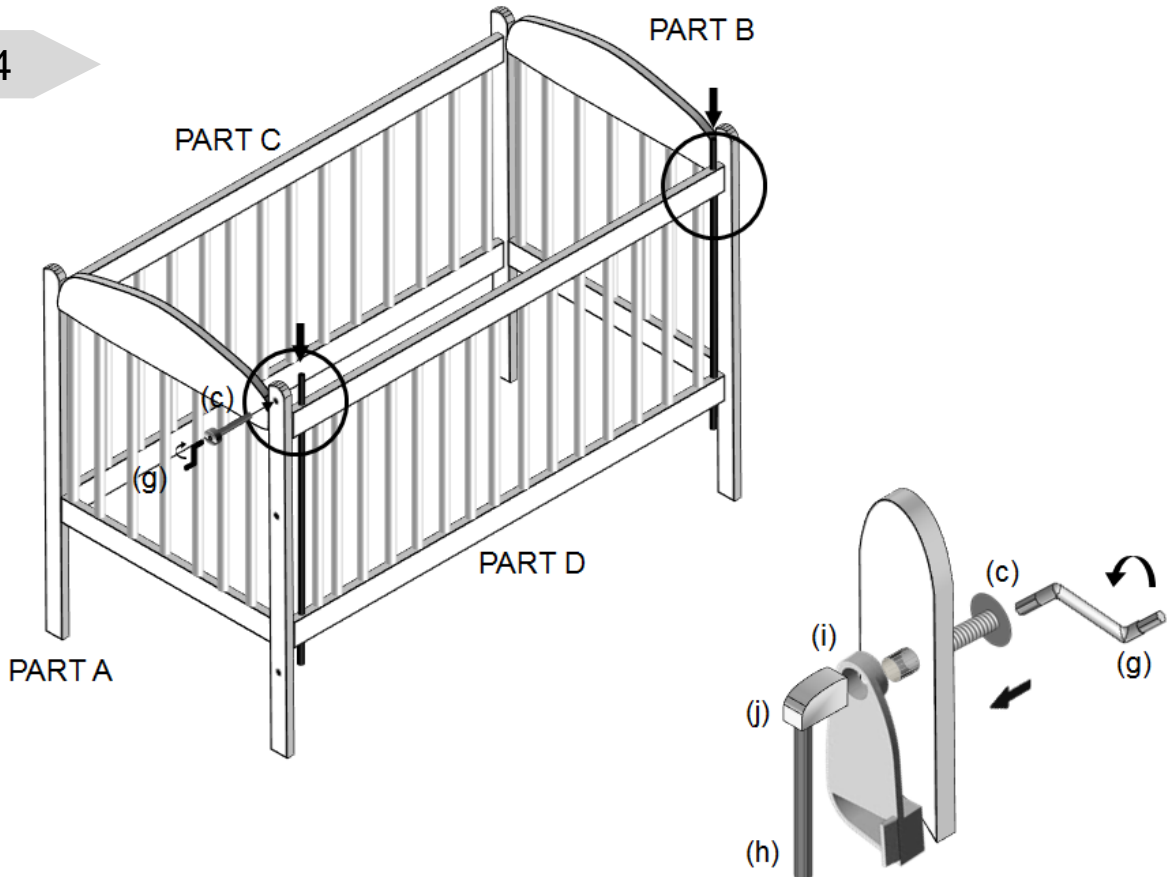

Assembly Instructions

If you have damaged or missing components
email info@gianiuk.co.uk

Step 3

Step 4