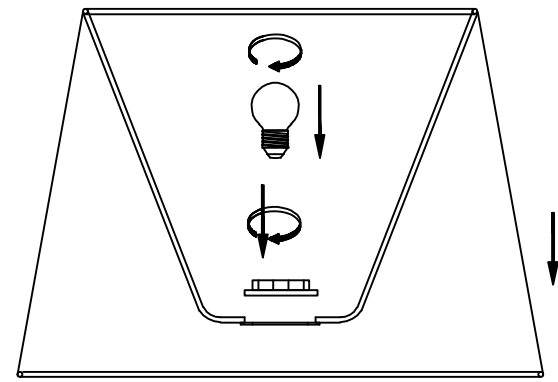

Model: GLF3407

220V-240V

1 x E27 40W (max) bulb (Not Included)

On / Off Switch

CAUTION

For indoor use only.

Keep out of reach of children and animals.

Do not use in the bathroom or damp places.